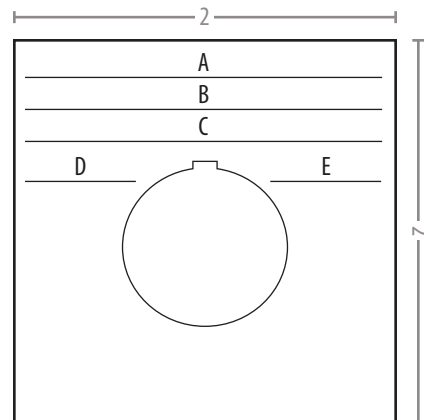

Line A: _____

Line B: _____

Line C: _____

Line D: _____

Line E: _____

30MM E-STOP TAG—2⁵/₈ DIAMETER

Available Colors

- Red/White
- Yellow/Black

30MM PUSH BUTTON TAG—1³/₄ x 1⁷/₈

Available Colors

- White/Black
- White/Red
- Black/White
- Red/White
- Yellow/Black

Line A: _____

Line B: _____

Line C: **(NOT Available)**

Line D: _____

Line E: _____

22MM PUSH BUTTON TAG—2 x 2

Available Colors

- White/Black
- White/Red
- Black/White
- Red/White
- Yellow/Black

Line A: _____

Line B: _____

Line C: _____

Line D: _____

Line E: _____

We will work with you to develop a custom legend plate to your exact specifications. Our custom capabilities include the following:

Plate Height	.125" through 24.00"	
Plate Width	.125" through 48.00"	
Plate Color	Standard Colors	
	White/Black Red/White Yellow/Black Black/White	
	Custom Colors	
	White/Red Blue/White White/Blue Black/Yellow Green/White White/Green Green/Black	
<i>Many other options are available. Call us to discuss choices at 847-695-0775.</i>		
Lines of Font (+Letter Height)	A	.03125
	B	.0625
	C	.125
	D	.1875
	E	.250
	F	.3125
	G	.4375
	H	.500
	I	.625
	J	.750
	K	.875
	L	1.00
	M	↓ Plate Height
	N	
O		
P		
Q		