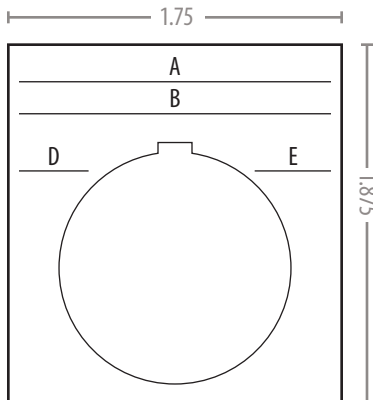

Custom **ENGRAVING**

PUSH BUTTON TAGS | LEGEND PLATES | DEVICE TAGS | CUSTOM ORDERS

PUSH BUTTON TAGS

30MM PUSH BUTTON TAG—2¹/₈ x 2¹/₈

Available Colors

- White/Black
- White/Red
- Black/White
- Red/White
- Yellow/Black

Line A: _____

Line B: _____

Line C: _____

Line D: _____

Line E: _____

30MM E-STOP TAG—2⁵/₈ DIAMETER

Available Colors

- Red/White
- Yellow/Black

30MM PUSH BUTTON TAG—1³/₄ x 1⁷/₈

Available Colors

- White/Black
- White/Red
- Black/White
- Red/White
- Yellow/Black

Line A: _____

Line B: _____

Line C: **(NOT Available)**

Line D: _____

Line E: _____

22MM PUSH BUTTON TAG—2 x 2

Available Colors

- White/Black
- White/Red
- Black/White
- Red/White
- Yellow/Black

Line A: _____

Line B: _____

Line C: _____

Line D: _____

Line E: _____