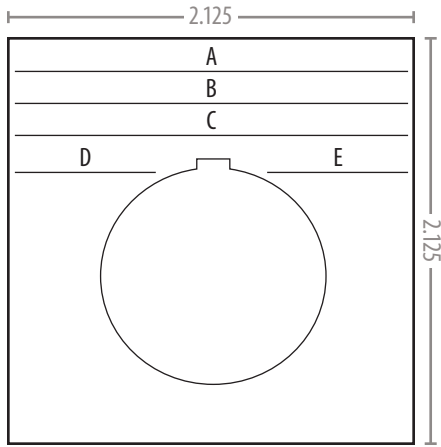

Custom **ENGRAVING**

PUSH BUTTON TAGS | LEGEND PLATES | DEVICE TAGS | CUSTOM ORDERS

PUSH BUTTON TAGS

30MM PUSH BUTTON TAG—2¹/₈ x 2¹/₈

Available Colors

- White/Black
- White/Red
- Black/White
- Red/White
- Yellow/Black

Line A: _____

Line B: _____

Line C: _____

Line D: _____

Line E: _____

30MM E-STOP TAG—2⁵/₈ DIAMETER

Available Colors

- Red/White
- Yellow/Black

30MM PUSH BUTTON TAG—1³/₄ x 1⁷/₈

Available Colors

- White/Black
- White/Red
- Black/White
- Red/White
- Yellow/Black

Line A: _____

Line B: _____

Line C: **(NOT Available)**

Line D: _____

Line E: _____

We will work with you to develop a custom legend plate to your exact specifications. Our custom capabilities include the following:

Plate Height	.125" through 24.00"	
Plate Width	.125" through 48.00"	
Plate Color	Standard Colors	
	White/Black Red/White Yellow/Black Black/White	
	Custom Colors	
	White/Red Blue/White White/Blue Black/Yellow Green/White White/Green Green/Black	
<i>Many other options are available. Call us to discuss choices at 847-695-0775.</i>		
Lines of Font (+Letter Height)	A	.03125
	B	.0625
	C	.125
	D	.1875
	E	.250
	F	.3125
	G	.4375
	H	.500
	I	.625
	J	.750
	K	.875
	L	1.00
	M	↓ Plate Height
	N	
O		
P		
Q		